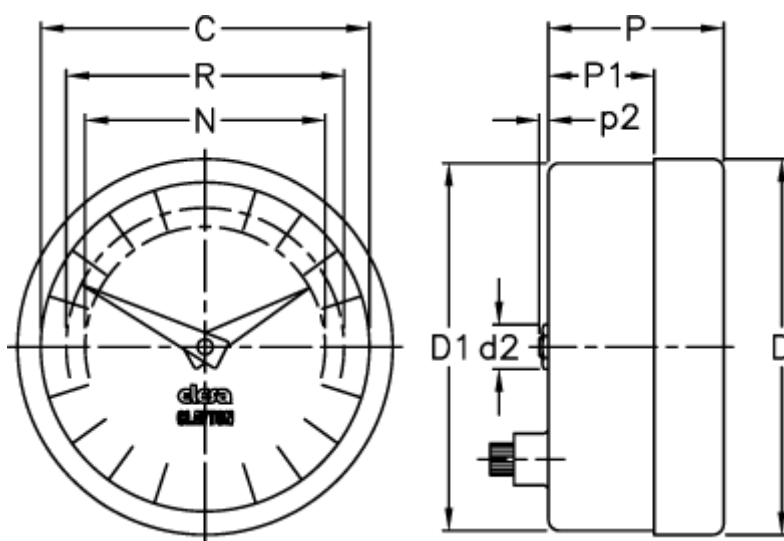

Article number: 2307025751

Description: E+G Positive drive indicator
PA05-0040-D

Measures

C = 102

R = 89

D = 112.7

D1 = 111.0

d2 = 8

N = 76

P = 32

P1 = 18.8

p2 = 1.0